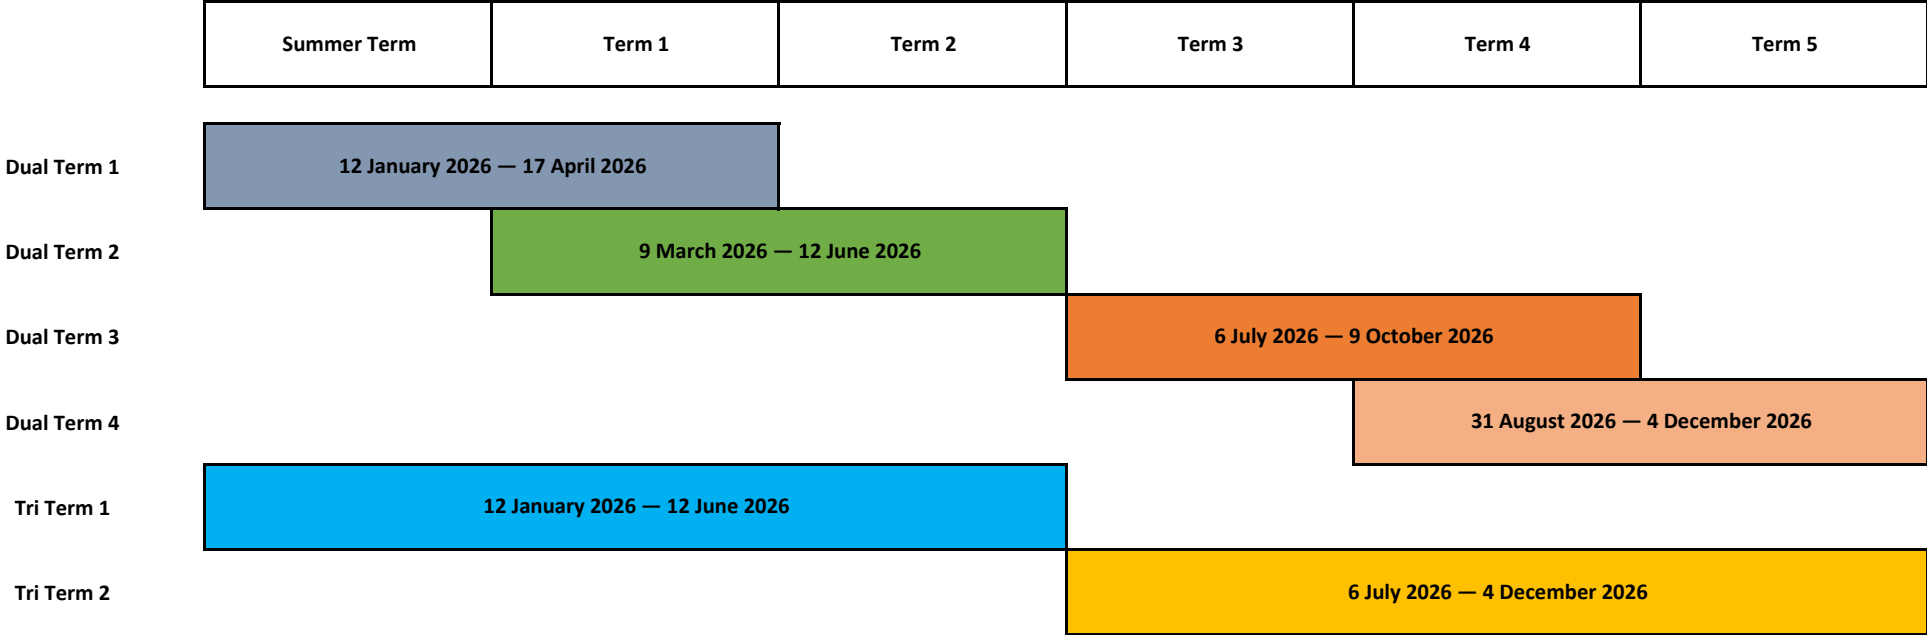

2026 Key Dates — Dual Term and Tri Term

Dual Term 1

Commences: 12 January
 Last day to enrol: 19 January
 Census date: 9 February
 Term ends: 17 April
 Grade publication: 29 April

Dual Term 2

Commences: 9 March
 Last day to enrol: 16 March
 Census date: 6 April
 Term ends: 12 June
 Grade publication: 24 June