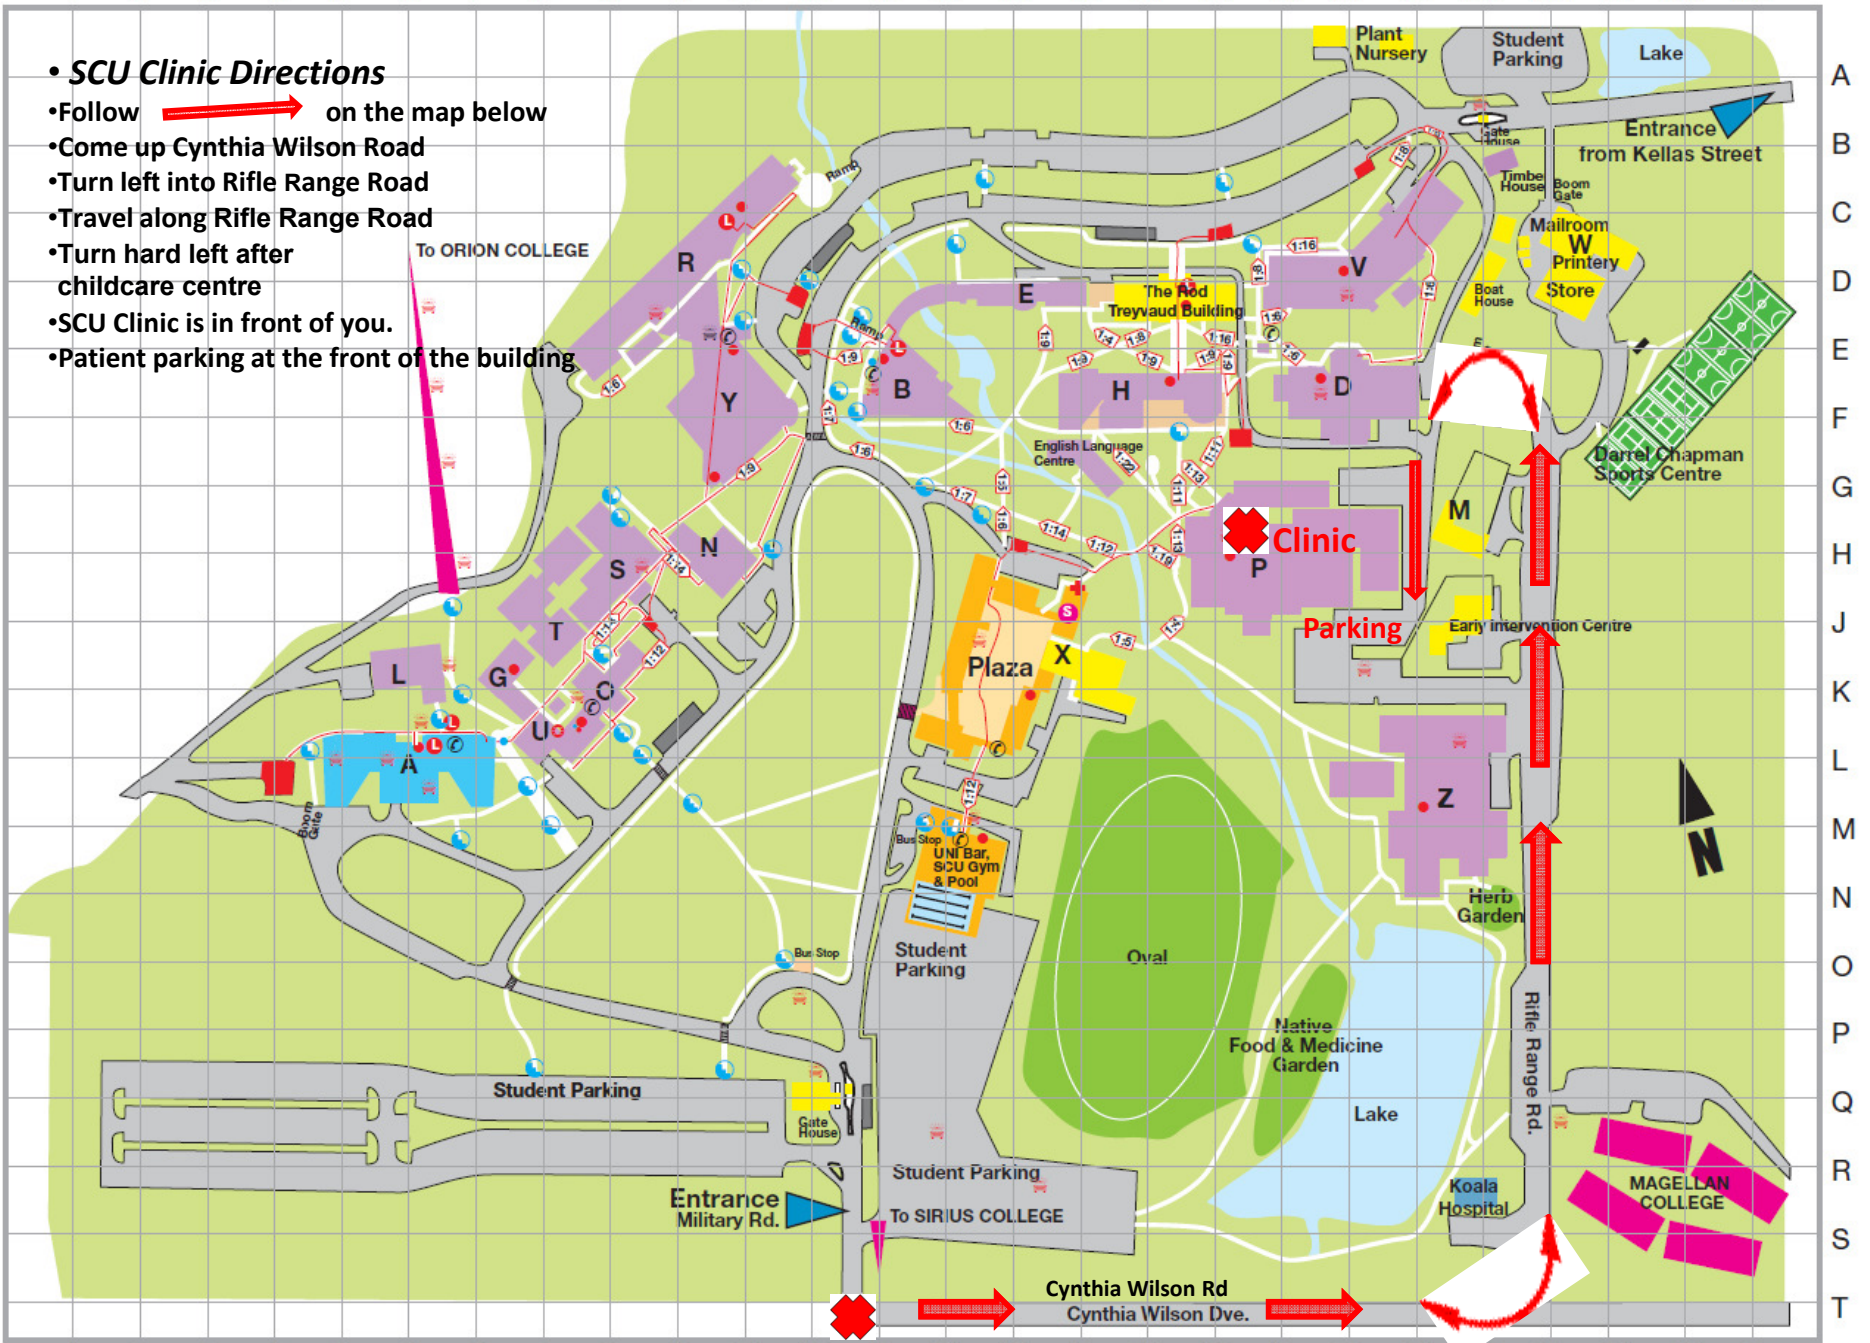

1 2 3 4 5 6 7 8 9 10 11 12 13 14 15 16 17 18 19 20 21 22 23 24 25 26

• **SCU Clinic Directions**

- Follow  on the map below
- Come up Cynthia Wilson Road
- Turn left into Rifle Range Road
- Travel along Rifle Range Road
- Turn hard left after childcare centre
- SCU Clinic is in front of you.
- Patient parking at the front of the building

1 2 3 4 5 6 7 8 9 10 11 12 13 14 15 16 17 18 19 20 21 22 23 24 25 26

A
B
C
D
E
F
G
H
J
K
L
M
N
O
P
Q
R
S
T