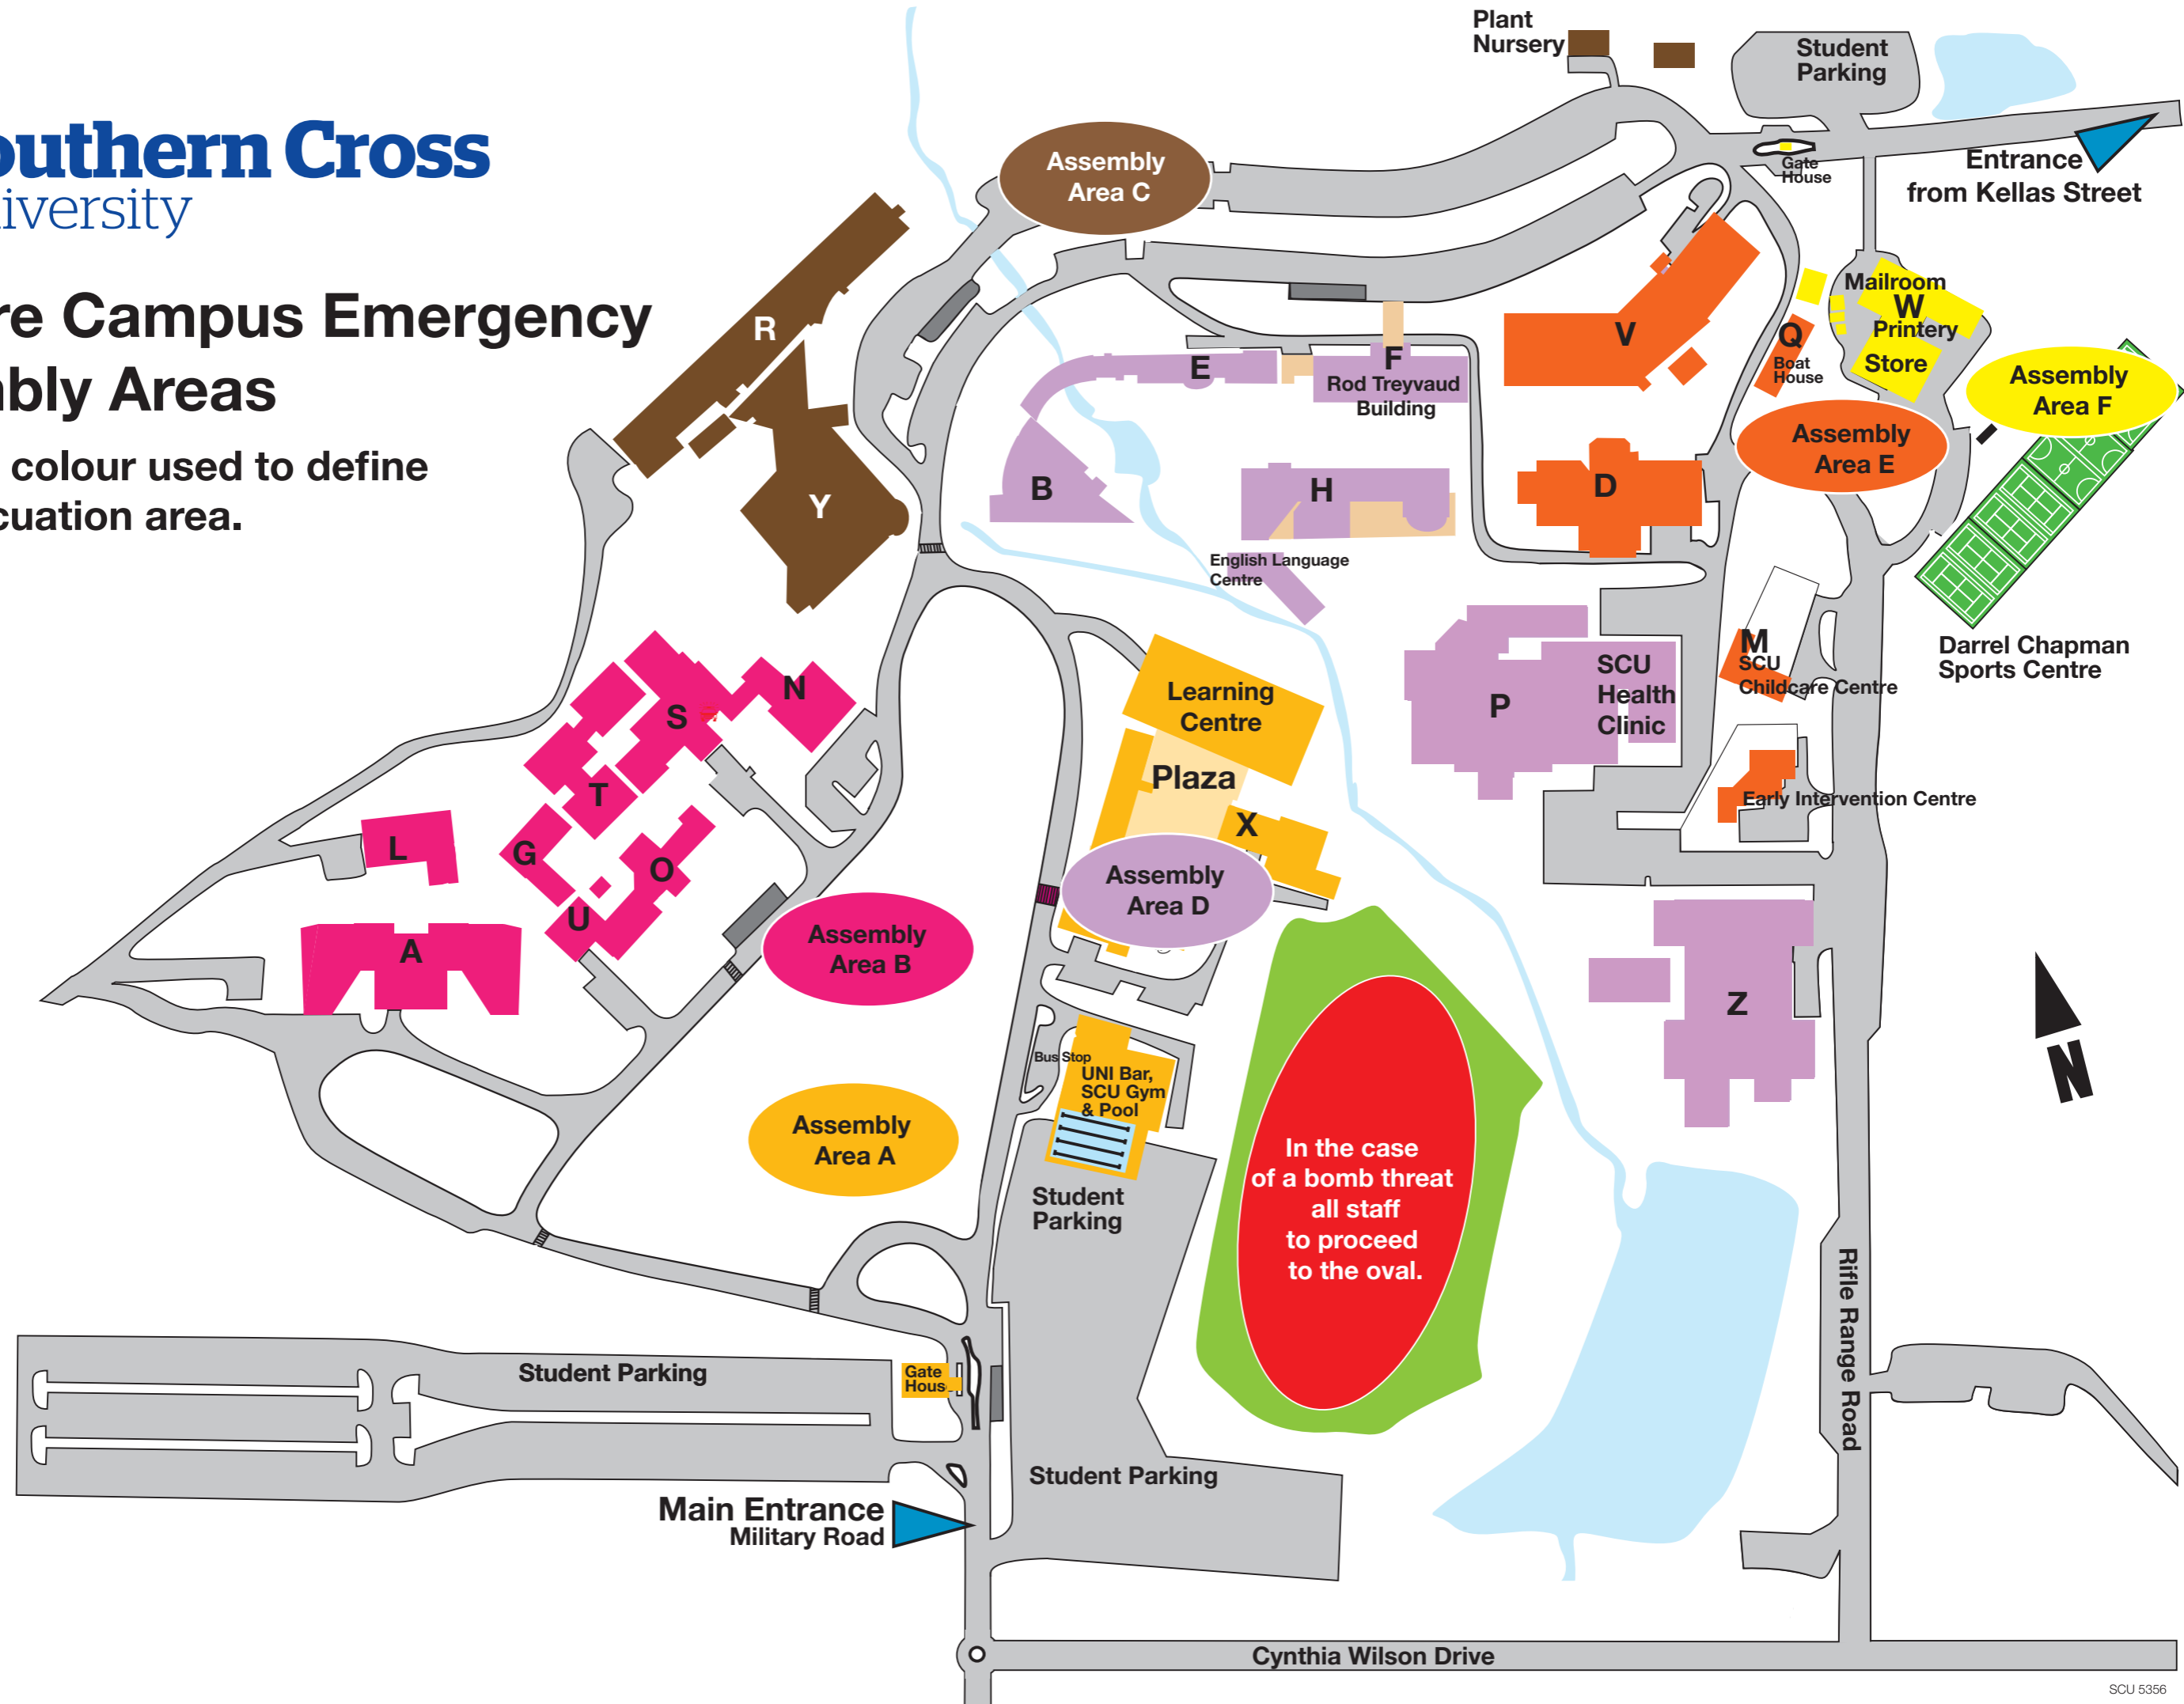

Lismore Campus Emergency Assembly Areas

Individual colour used to define
each evacuation area.

In the case of a bomb threat
all staff
to proceed
to the oval.